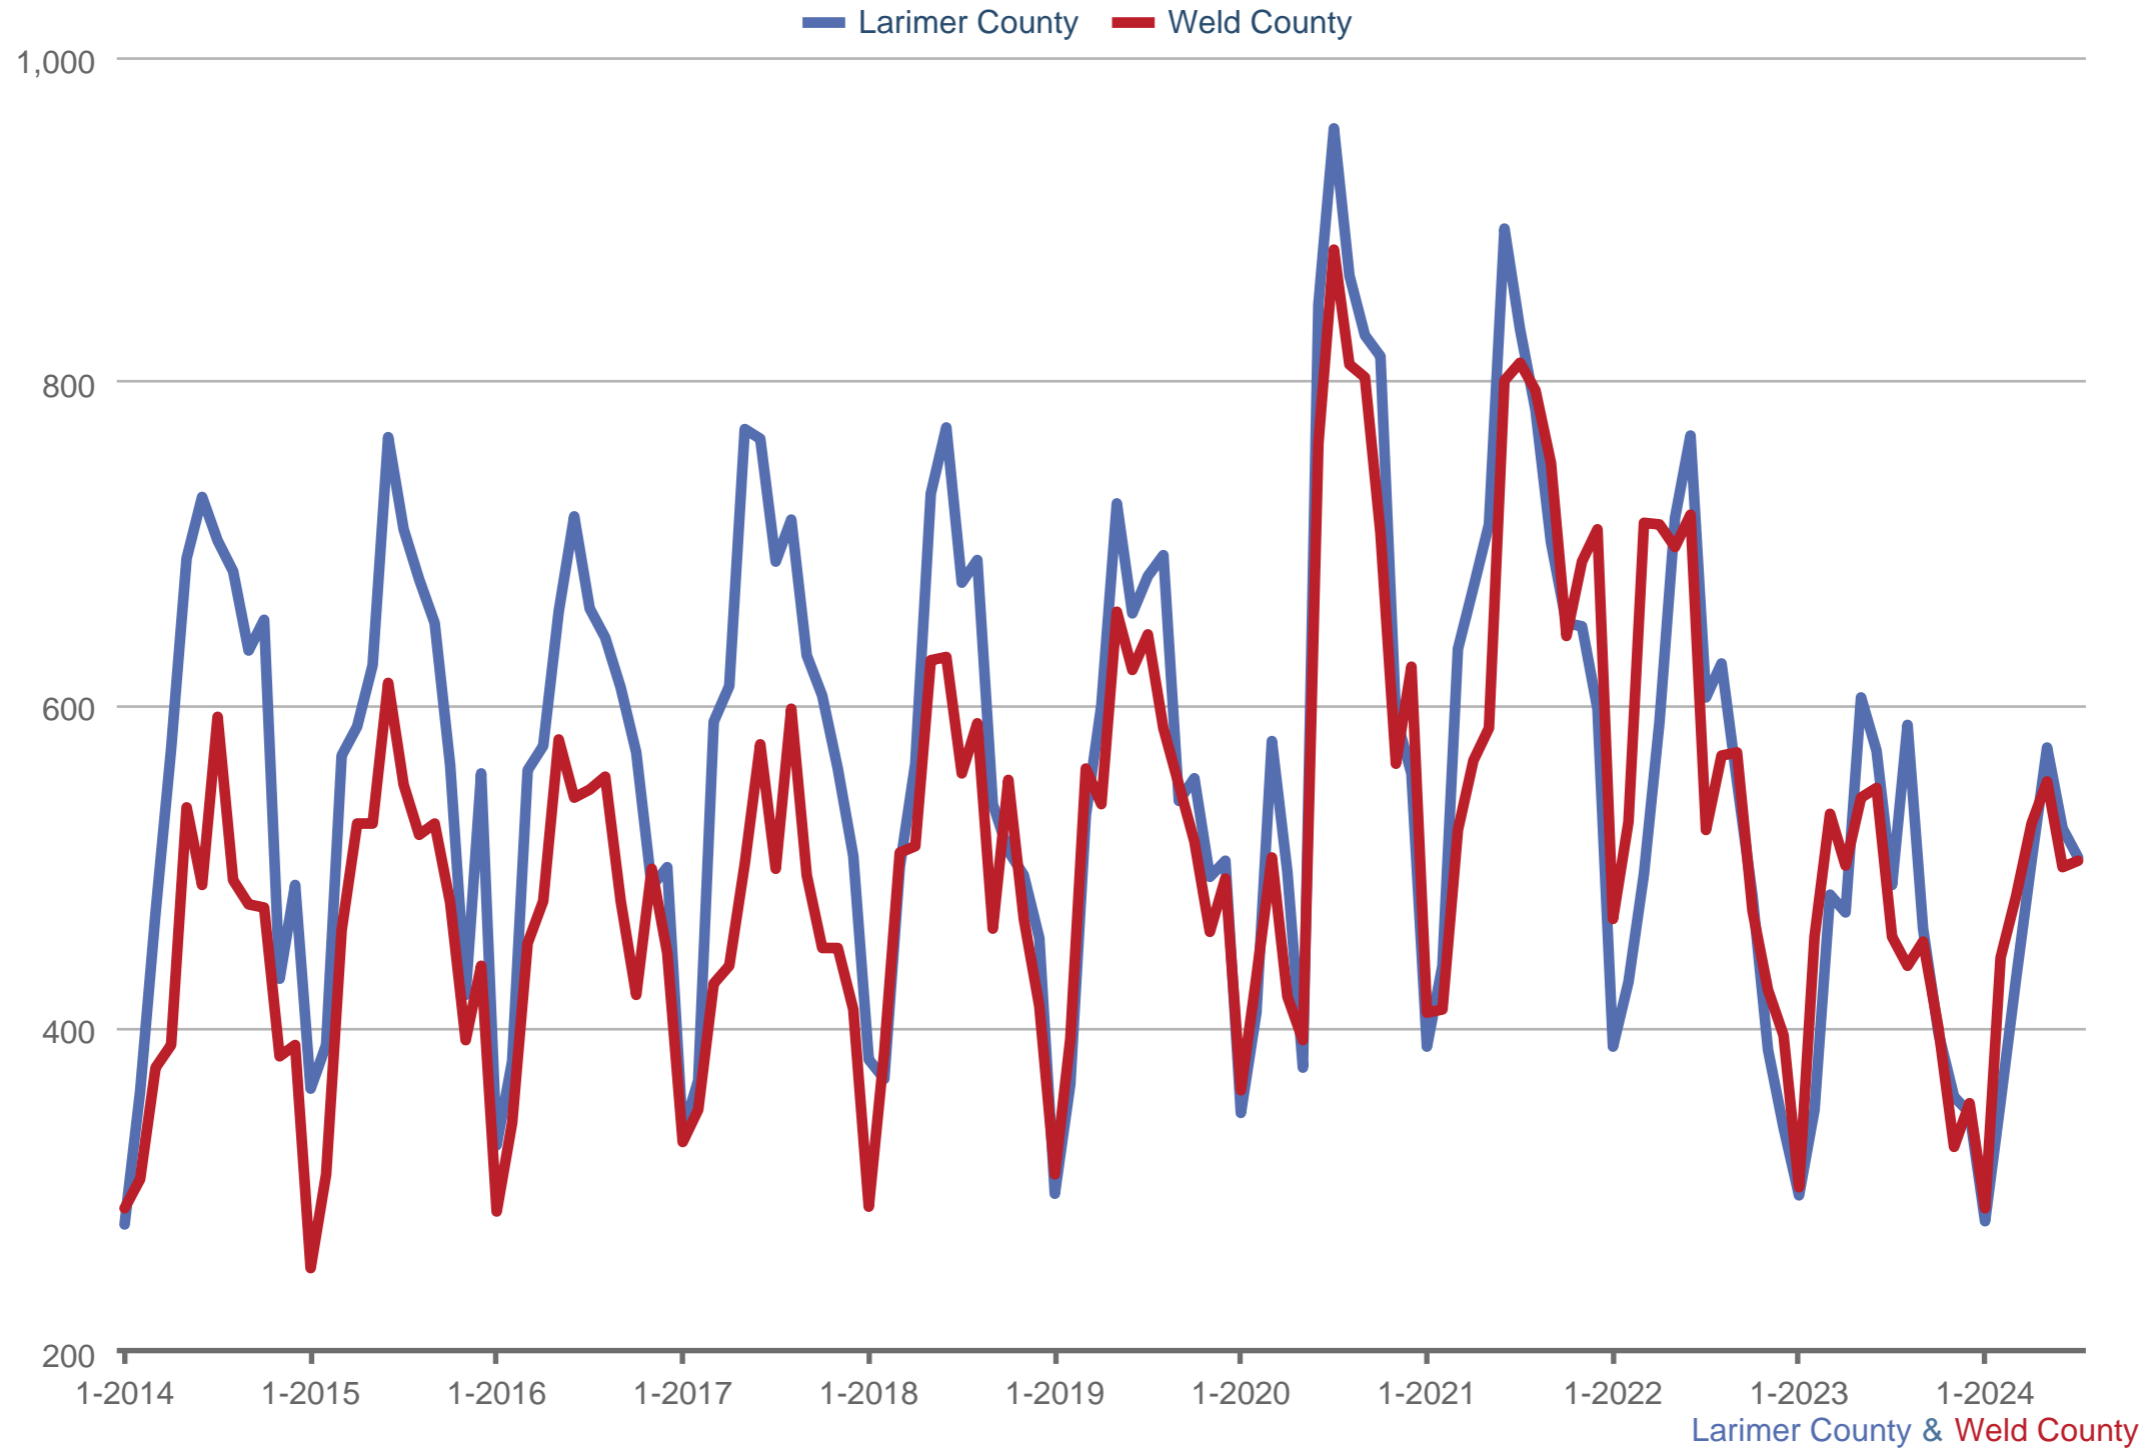

Closed Sales

Each data point is one month of activity. Data is from August 28, 2024.