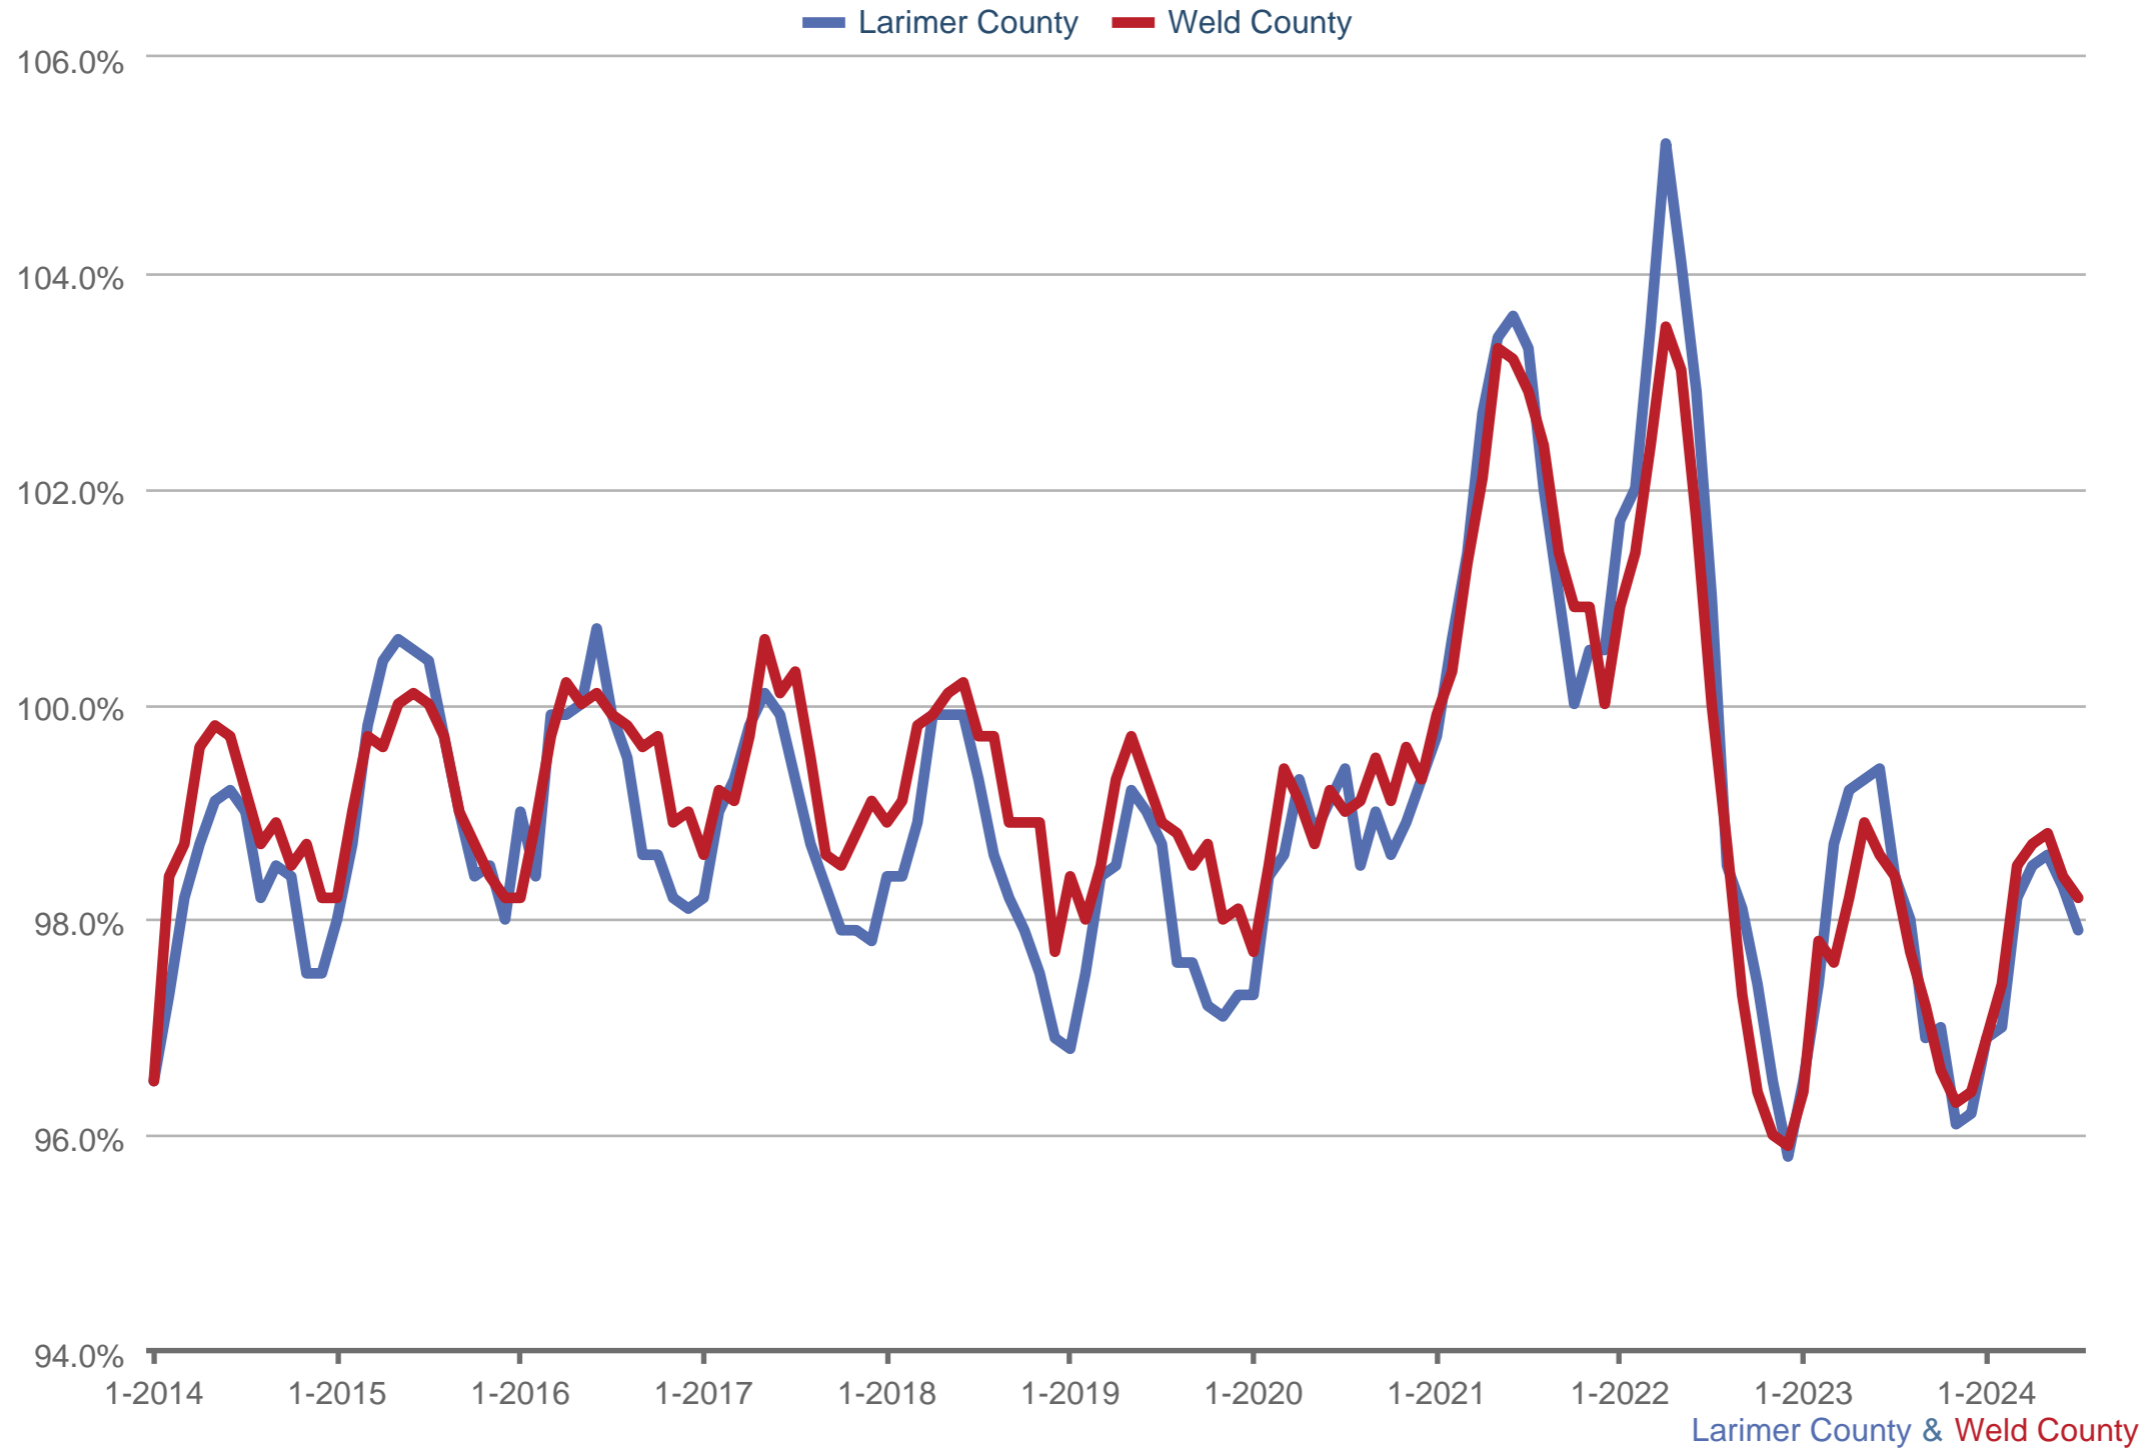

Average Percent of Original List Price vs Sold

Each data point is one month of activity. Data is from August 29, 2024.